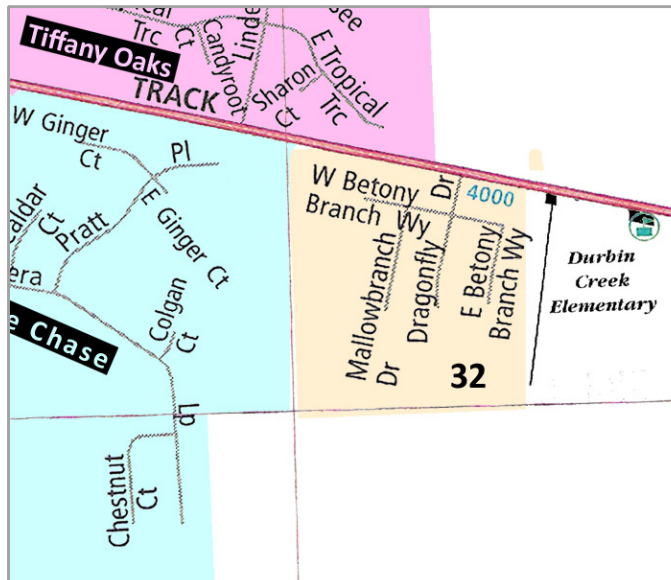

# Julington Creek Plantation

## Neighborhood Area Map\*

### East Area

Neighborhood Locator	
Number	Name
East Area	
32	Sutton Hollow

\*This map is provided for general geographic reference only. Please consult official GIS and tax sources for the most accurate information.

For best results this map should be printed in a landscape orientation.