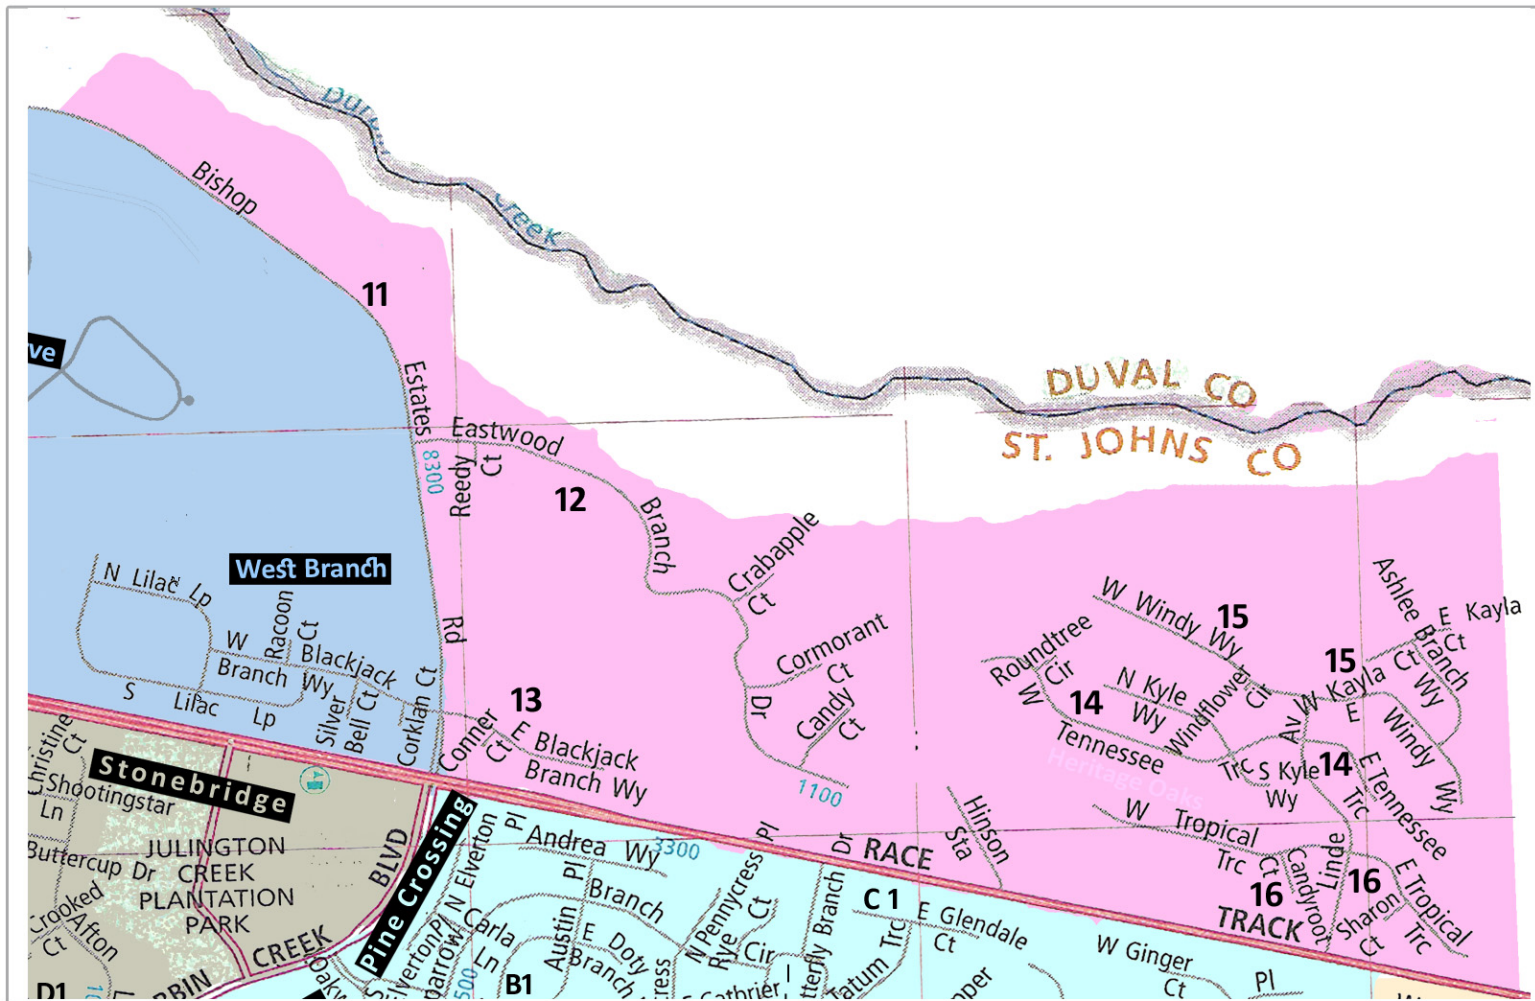

Julington Creek Plantation

Neighborhood Area Map*

North East Area

Neighborhood Locator	
Number	Name
North East Area	
11	Durbin Estates
12	East Wood
13	East Branch
14	Manor Oaks
15	Heritage Oaks
16	Tiffany Oaks

*This map is provided for general geographic reference only. Please consult official GIS and tax sources for the most accurate information.

For best results this map should be printed in a landscape orientation.