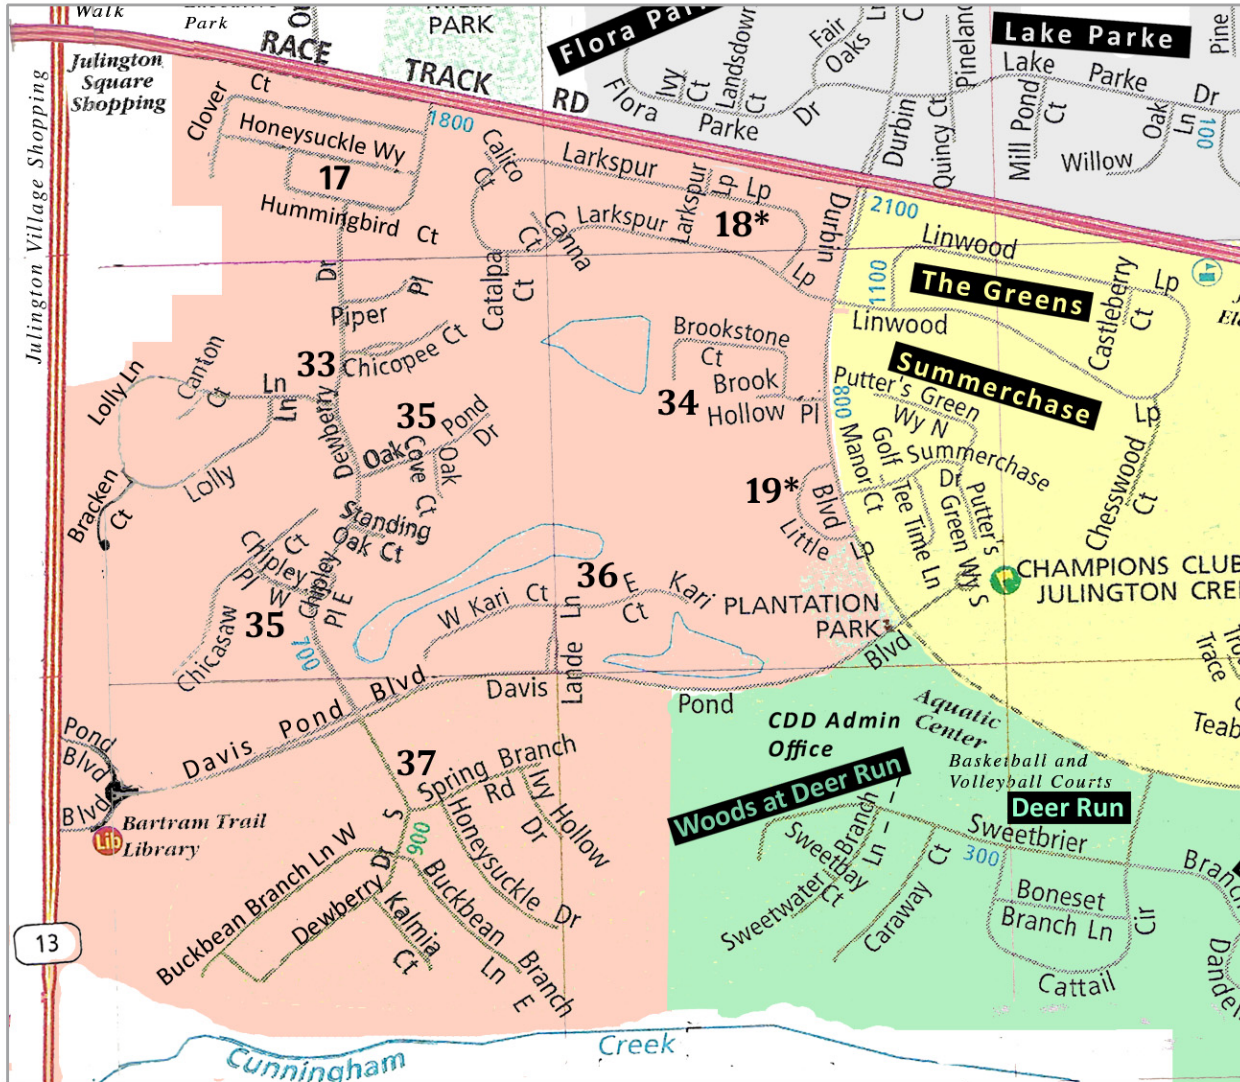

Julington Creek Plantation

Neighborhood Area Map*

West Area

Neighborhood Locator	
Number	Name
West Area	
17	Timber Trace
18	The Greens*
33	Oak Pointe
34	Brook Hollow
35	Willow Pond
36	Plantation Island
19	Summerchase*
37	Creekside

*The neighborhood of The Greens and the neighborhood of Summerchase span two areas on this map: West and West Central.

*This map is provided for general geographic reference only. Please consult official GIS and tax sources for the most accurate information.

For best results this map should be printed in a landscape orientation.